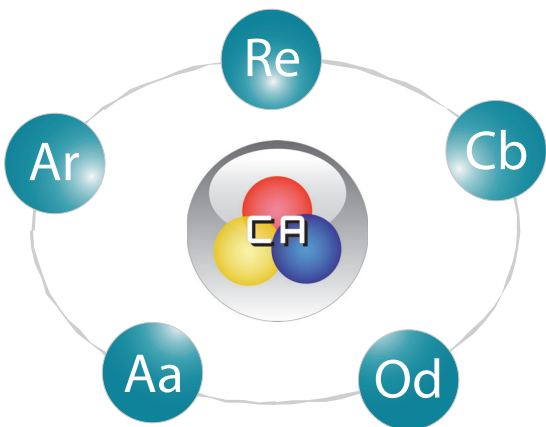

Pollys CA Conference Bridge Module

CONFERENCE BRIDGE MODULE

CA Conference Bridge Module provides audio conference capabilities to CA Pro and CA Supervisor.

Pollys CA Conference Bridge Module

CA Conference Bridge Module adds audio conference capabilities to the CA Pro and CA Supervisor providing dial-out and meet-me, multi-party and multi-speakers conferences

Part of the Panasonic CA Modules

At a Glance:

Cost Effective Call Centre Solution providing with the recipient using speech recognition feature.

Key features include:

- Dial out and Meet-Me conferences
- Connected to Panasonic PBX via SIP or PRI23/ PRI30 extensions
- Multi-party, multi-speaker Conferences
- Maximum 48 conference rooms
- Maximum 24 participants per room
- Total of 96 simultaneous attendees per system
- Easy to add/remove conference participants