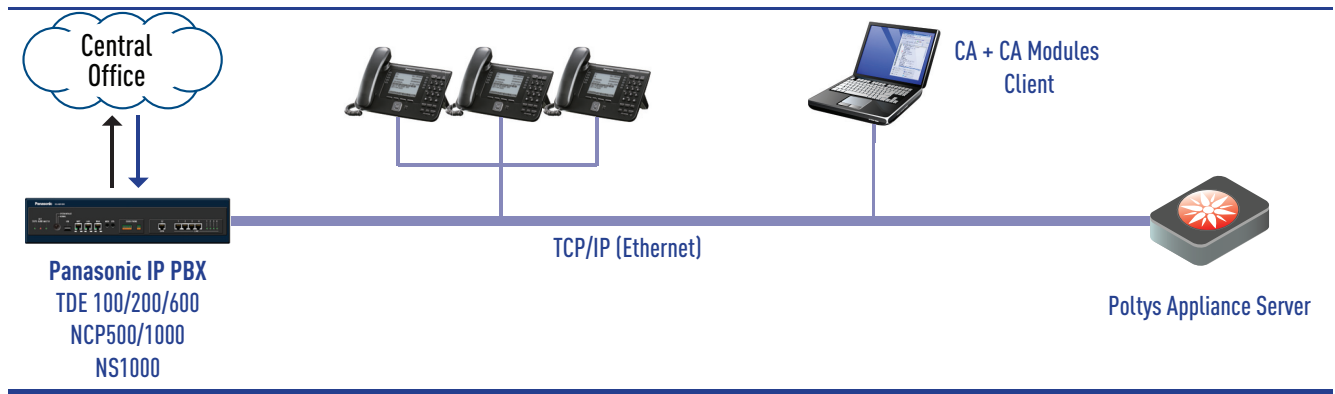

Part of the Panasonic CA Modules

At a Glance:

Cost Effective Call Centre Solution providing with the recipient using speech recognition feature.

Key features include:

- Dial out and Meet-Me conferences
- Connected to Panasonic PBX via SIP or PRI23/ PRI30 extensions
- Multi-party, multi-speaker Conferences
- Maximum 48 conference rooms
- Maximum 24 participants per room
- Total of 96 simultaneous attendees per system
- Easy to add/remove conference participants

Poltys Conference Bridge Module improves the call recipients experience and makes multi-speakers communication easier.

Conference Bridge Module Benefits

Benefits to Customer

- Dial Out and Meet-Me conferences
- Multi-party, multi-speaker conferences
- Maximum 48 conference rooms, 24 participants per room
- Total of 96 simultaneous attendees per system

Configuration

The software generates multiple conferences features adding audio capabilities to CA Supervisor. It uses Plotys Appliance Server.

Languages Supported: English, Spanish, German

Note: Additional languages may be supported in the future. Please visit product website or contact your Poltys agent for details.

Product Ordering Information

Part Number	Product	Description
3PS-BRIDG-8SPSM	Conference Bridge	8 SIP ports (up to 24 ports)
3PS-BRIDG-8SPEP	Enterprise Conference Bridge	8 SIP ports (up to 96 ports)
3PS-BRIDG-4ACP	Enterprise Conference Bridge	4 SIP Conference ports
3PS-REM-INSTALL	Remote System installation and configuration service	Optional