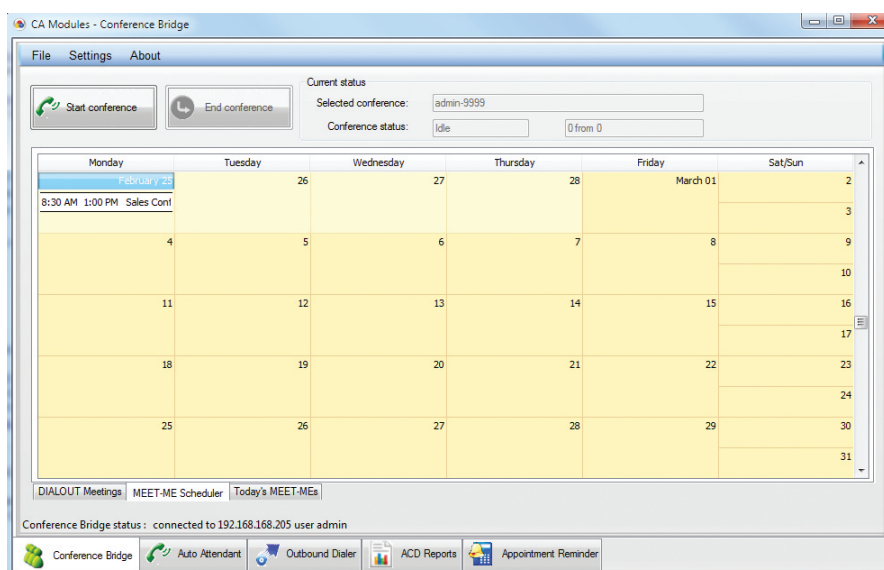

Product Ordering Information

Part Number	Product	Description
3PS-BRIDG-8SPSM	Conference Bridge	8 SIP ports (up to 24 ports)
3PS-BRIDG-8SPEP	Enterprise Conference Bridge	8 SIP ports (up to 96 ports)
3PS-BRIDG-4ACP	Enterprise Conference Bridge	4 SIP Conference ports
3PS-REM-INSTALL	Remote System installation and configuration service	Optional